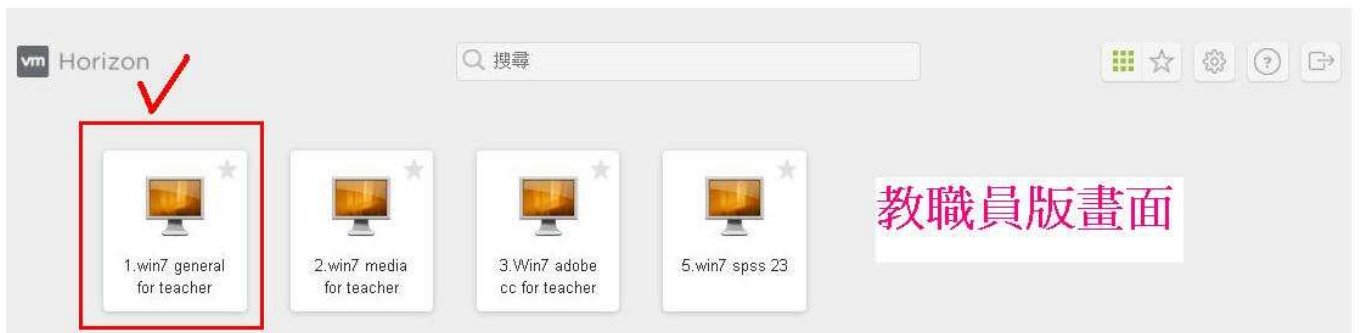

3. 登入系統後，選擇 [Win7 general use for student/teacher](#) (不論電腦作業系統為何，一律選此)

4. 進入雲端電腦教室系統的桌面後，直接在網址段輸入圖書館網址：lib.wzu.edu.tw

↑ 在此網址段直接輸入文藻圖書館網址：lib.wzu.edu.tw

使用注意事項

- 登入文藻雲端電腦教室時，系統會自動產生一部新的雲端主機，登出雲端主機前，請先將檔案儲存於您的隨身碟、Google雲端硬碟、One Drive雲端空間...等，否則登出後雲端主機所有資料將會被刪除。
- Google雲端硬碟登入的帳號為：學號/職工編號@gap.wzu.edu.tw，密碼與資訊服務入口網相同。
- One Drive雲端空間登入帳號為：學號/職工編號@ms.wzu.edu.tw，密碼與資訊服務入口網相同。為避免雲端主機帳號被冒用，每次使用完請登出。
- 雲端電腦教室使用問題請至行政大樓三樓資訊中心辦公室，或來電分機2819為您服務。
- 請尊重智慧財產權，嚴禁安裝使用非法授權軟體，一經查獲，依相關規定處理。

文藻外語大學圖書館

關於本館服務&設施查找資料

News

- [11/24] [函轉]「華夏科技大學」公告
- [11/23] 「英國兒童文學作家羅德·達爾百年誕辰紀念」專題資料庫
- [11/23] 105學年度文藻外語大學圖書館新生集章活動得獎名單
- [11/18] 歡迎參加「你借書，我送禮」
- [11/17] 105年10月28日前圖書逾期名單
- [11/16] 2016圖書館週系列活動-數位閱讀推廣活動得獎名單
- [11/15] 1F資訊檢索區暫停服務公告
- [11/14] 二手圖書雜誌拍賣會
- [11/11] [活動延期公告]「105學年度文藻外語大學圖書館新生集章活動」延至11/18
- [11/08] 歡迎參加【Taylor & Francis 有獎徵答活動】

館藏書刊影片
電子資源
電子資源整合查詢系統
學位論文
文藻機構典藏
教師指定參考資料
書目管理
MOD數位影片
他館館藏
考古題

5. 於圖書館網站，依照選單及一般操作方式使用電子資源（如右圖）